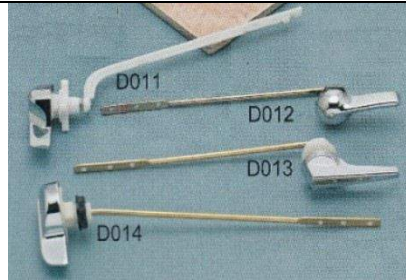

Replacement Part

ESCUTCHEON

TK-ES-001

MATERIAL: ZINC WITH CHROME PLATED

TK-ES-002

MATERIAL: ZINC WITH CHROME PLATED

TK-ES-003

MATERIAL: STAINLESS STEEL 304

OTHERS

DIVERTER SPOUT

MATERIAL: ZINC WITH CHROME PLATED

TUB & SHOWER HANDLE

LIFT & TURN DRAIN

01-211-01

PLASTICI INDEX BUTTON

04-09-1B

TUB & SHOWER HANDLE

PLASTIC NIPPLE

TANK LEVER

PS. Due to various items, welcome to inquire more patterns.

CARTRIDGE

Cartridge of US brand name for Replacement

SAYCO, HARCRAFT, AMERICAN BRASS, AMERICAN STANDARD, CENTRAL RASS, BRIGGS, SAVOY, KOHLER, ETC..