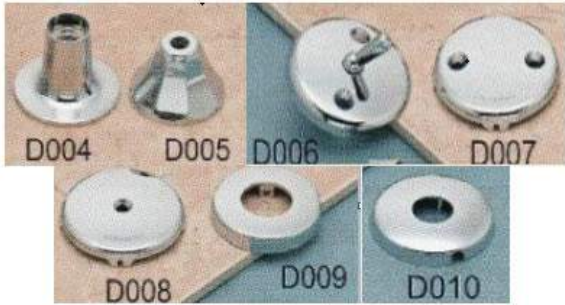

Replacement Part

ESCUTCHEON

TK-ES-001

MATERIAL: ZINC WITH CHROME PLATED

TK-ES-002

MATERIAL: ZINC WITH CHROME PLATED

TK-ES-003

MATERIAL: STAINLESS STEEL 304

PS. Due to various items, welcome to inquire more patterns.

ACRYLIC HANDLE

04-21

8-17

08-03 & 08-04

PS. Due to various items, welcome to inquire more patterns.

ZINC HANDLE (WITH CHROME PLATED)

PS. Due to various items, welcome to inquire more patterns.

OTHERS

DIVERTER SPOUT

MATERIAL: ZINC WITH CHROME PLATED

TUB & SHOWER HANDLE

LIFT & TURN DRAIN

01-211-01

PLASTICI INDEX BUTTON

04-09-1B