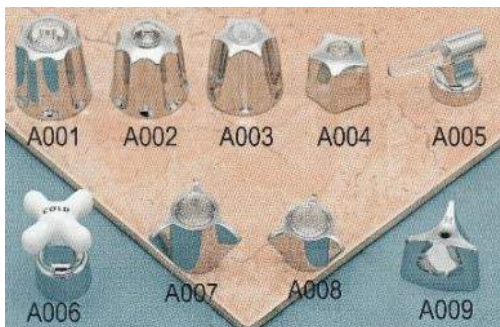

Replacement Part

ESCUTCHEON

TK-ES-001

MATERIAL: ZINC WITH CHROME PLATED

TK-ES-002

MATERIAL: ZINC WITH CHROME PLATED

TK-ES-003

MATERIAL: STAINLESS STEEL 304

PS. Due to various items, welcome to inquire more patterns.

ACRYLIC HANDLE

04-21

8-17

08-03 & 08-04

PS. Due to various items, welcome to inquire more patterns.

ZINC HANDLE (WITH CHROME PLATED)

PS. Due to various items, welcome to inquire more patterns.

OTHERS

DIVERTER SPOUT

MATERIAL: ZINC WITH CHROME PLATED

TUB & SHOWER HANDLE

LIFT & TURN DRAIN

01-211-01

PLASTICI INDEX BUTTON

04-09-1B